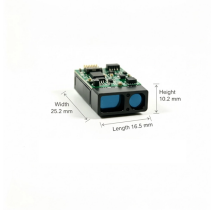

High-strength cable tray hangers for small horizontal installations. Includes one rod and a full expansion set for secure, easy mounting.

Contact Us

For more information, pricing, or custom data center solutions, please contact us:

Website: <https://yoahorroenergia.es>

Email: hello@yoahorroenergia.es

Phone: +233 54 318 7269

Address: Plot 28, Spintex Road, Accra, Greater Accra, Ghana

This document is for informational purposes only. Specifications subject to change without notice.