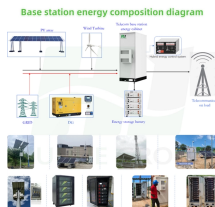

This guide covers cost, price ranges, and practical budgeting for standard electrical box installation projects. Cost and price details focus on realistic estimates to help plan a budget.