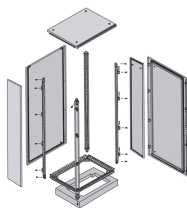

A well-chosen distribution box ensures the safety and efficiency of your household electrical system. This article guides you through selecting a distribution box that is both affordable ...

Sturdy Structure: The socket is equipped with a flip cover and installed in a mounted distribution box. This distributor is suitable for wall mounting and handheld use, characterized by its ...

In short, this three-phase four-wire meter distribution box, a 380v electrical panel, is not just a practical household appliance, but a reflection of your lifestyle. It seamlessly integrates ...

Circuit breaker boxes – also known as breaker panels or main breaker panels – keep the lights on, electronic devices powered up and the refrigerator running. They host circuit breakers designed to ...