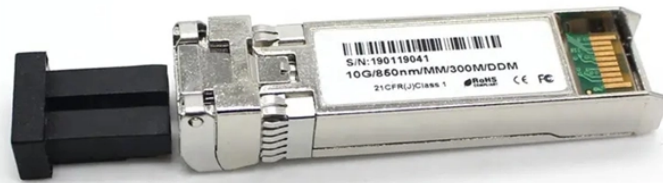

Household electrical distribution box assembly price

Household electrical distribution box assembly price

ATEK Distribution supplies professional-grade electrical boxes for residential, commercial, industrial, and government projects nationwide. As a certified SDVOSB with 28+ years of experience, we carry ...

Electrical Boxes in Breakers, Distributors, and Load Centers (1000+) Uses item details. Price when purchased online

Whatever you're looking for - from 200 amp Square D panels and Leviton's line of smart breaker boxes to quick installation options from Siemens, Eaton commercial-grade value packs, plus GE breakers ...