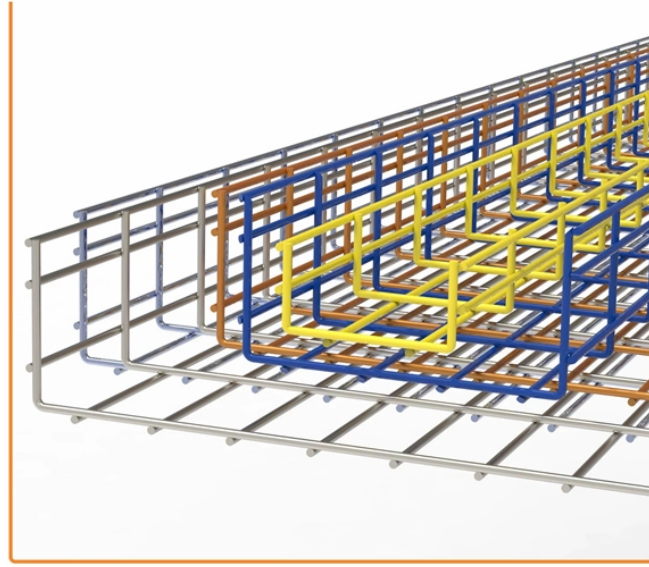

## Household electrical distribution box mounted on the wall

## Household electrical distribution box mounted on the wall

Single gang, wood and steel stud bracket box with 3/8" offset for wood and steel stud mounting. It has two Quick Click Entries for each end, for use with 3/8" and 5/8" wallboard.

Your electrical meter box, mounted onto your outdoor main breaker panel or inside a wall, collaborates with the load center to safely distribute the correct amount of electricity to every room and outlet in ...

A wall-mounted distribution box is an electrical enclosure that is fixed directly onto a wall surface. It houses circuit breakers, switches, and other control equipment, helping to distribute power ...