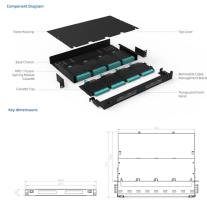

Market Forecast By Product Type (Cable Trays, Cable Ladders, Cable Raceway), By Application (Industrial, Commercial, Residential), By End User (Construction, Automotive, Energy), By Material ...