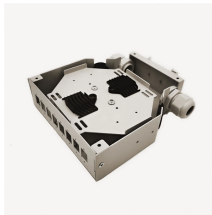

### Overview

The fiber cable may be buried before, after or day of your installation. This is called the fiber "drop." A fiber optic distribution box, also known as a fiber optic terminal box or fiber optic termination box, is a device used to connect and manage fiber optic cables in a network. They also feature resistance to moisture, impact, chemical exposure. Even within communications applications, we have applications that differ widely in usage and in methods of installation. We have "outside plant" fiber optics as used in telephone networks, CATV, metropolitan networks, utilities, etc.

A compact and easy-to-open terminal box reduces installation time and minimizes the risk of fiber micro-bending. For operators deploying thousands ...

A compact and easy-to-open terminal box reduces installation time and minimizes the risk of fiber micro-bending. For operators deploying thousands of units per month, good user-side ...

A Fiber Distribution Box (FDB) is a component used in fiber optic networks for power distribution and terminal connections. It serves as a junction point where optical signals are ...

Learn what to expect during community-wide fiber network installation in mobile home communities, from assessment to completion and resident activation.