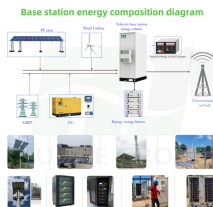

This guide covers cost, price ranges, and practical budgeting for standard electrical box installation projects. Cost and price details focus on realistic estimates to help plan a budget.