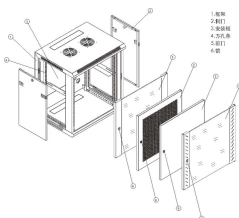

Ship boxes from USA to Denmark with fast and affordable door-to-door international shipping. Get an instant quote today.