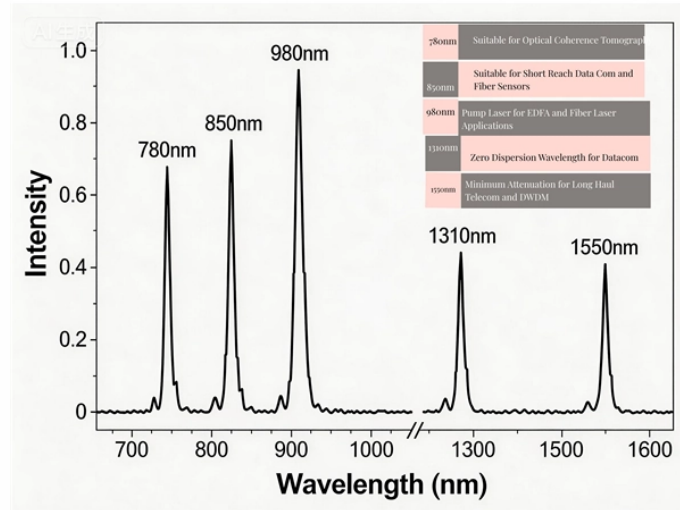

How much does a glass cable tray cost