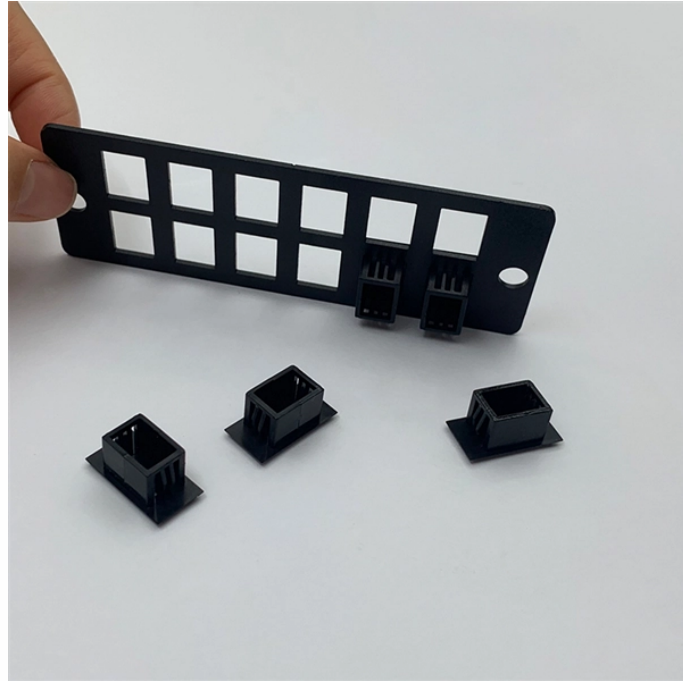

How much does a low-loss outdoor wiring box cost