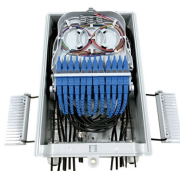

The meaning of MUCH is great in quantity, amount, extent, or degree. How to use much in a sentence.