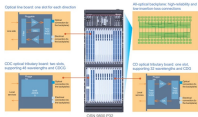

Monday - Friday, 8am - 4:30pm EST
customerservice@tramec 800.336.7778