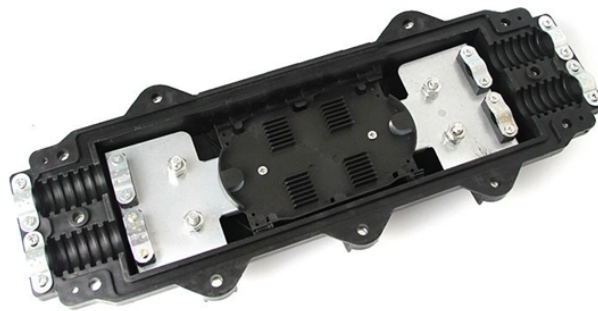

How much does a small busbar junction box cost

Overview

Junction box costs range from low-price indoor models (\$10-\$60) to weatherproof units (\$70-\$450), with installation averaging \$100-\$300 depending on location and materials. If you're planning any electrical work, one of the small but important items on your list will be the. Check each product page for other buying options. Price and other details may vary based on product size and color. At first. How can we improve?

Choose from our selection of junction boxes, including over 2,800 products in a wide range of styles and sizes. PVC Old Work Electrical Outlet Box (1-Gang). What's the cheapest option available within Boxes & Brackets?

Check out our lowest priced option within Boxes & Brackets, the 14 cu.

How much does a small busbar junction box cost

Perfect for cleaning up the wiring on your car, truck, or boat, our universal bus bar comes with 12 grounding locations, a tin-plated copper bar for improved conductivity and corrosion resistance, and ...