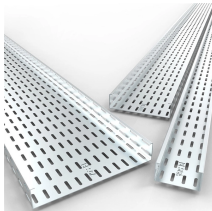

Choose appropriate fire protection materials, such as fire-rated board, firestop packs, firestop mastic, or fire-resistant mineral wool. Firestop packs should be placed in an orderly sequence.