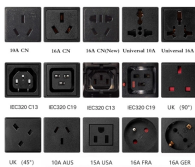

Learn how to install a distribution box safely and correctly. Covers wiring, placement, standards, and expert tips for a compliant setup.