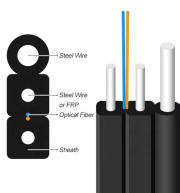

Verb determine (third-person singular simple present determines, present participle determining, simple past and past participle determined) To set the boundaries or limits of.