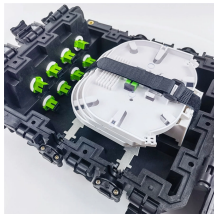

How to identify electrical cable tray tees

How to identify electrical cable tray tees

Cable Tray Manual.pdf - Free download as PDF File (.pdf), Text File (.txt) or read online for free.

Cable tray length is selected based on the load to be supported, the distance between the supports (also referred to as the span), and handling and installation constraints.

A. Test cable trays to ensure electrical continuity of bonding and grounding connections, and to demonstrate compliance with specified maximum grounding resistance.

Code Change Summary: New code language was added in Part III of Article 230 to specify how far apart the hazard labels must be placed to identify cable trays containing service entrance conductors.

Infrastructure installations like highways and tunnels may require cables to be routed both indoors and outdoors. In such projects, use tray cables that are specifically marked for outdoor ...

What makes a tray-rated cable different from a standard multi-conductor? Tray cables are high-quality cables that have been tested rigorously and generally boast armor over individual conductors for ...