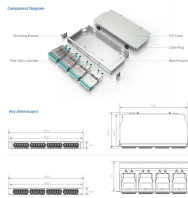

According to the National Electrical Code (NEC), a cable tray is a unit or assembly of units or sections and associated fittings forming a rigid structural system used to securely fasten or ...

The term was coined in 1990 in a research paper by two psychology professors, John D. Mayer In detail please explain how does Emotional Intelligence Became a Key Leadership Skill?

Cable tray is considered to be a system. It must provide continuous support for cables, and the electrical continuity of the cable tray system must be maintained.

Question: Apply either the research of Peter Salovey and John D. Mayer or Daniel Goleman to explain TWO ways that you can improve your intrapersonal areas of opportunity (self-awareness and/or self ...

Complete and submit your GEIT results by attaching a PDF or a screenshot of the test results page to your submission. B. Apply either the research of Peter Salovey and John D. Mayer or Daniel ...

To ensure that the complete ladder tray wiring system performs as designed, it is important that it is properly installed. Personal injury as well as property damage will result if proper installation and ...