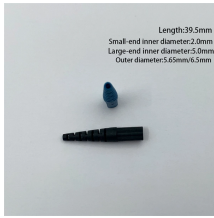

How to recover a lost OTDR fiber optic tester

How to recover a lost OTDR fiber optic tester

An Optical Time Domain Reflectometer (OTDR) is used in fiber optics to measure the time and intensity of the light reflected on an optical fiber. It is used as a troubleshooting device to find faults, splices, ...

OTDR (Optical Time Domain Reflectometer) is a commonly used test equipment in fiber optic communications, which can help detect the loss, fault points and other performance indicators ...

Simulate complete OTDR operation using advanced AI to generate realistic OTDR traces in real time. Ideal for Optic Fiber and OTDR Technician training and assessment.