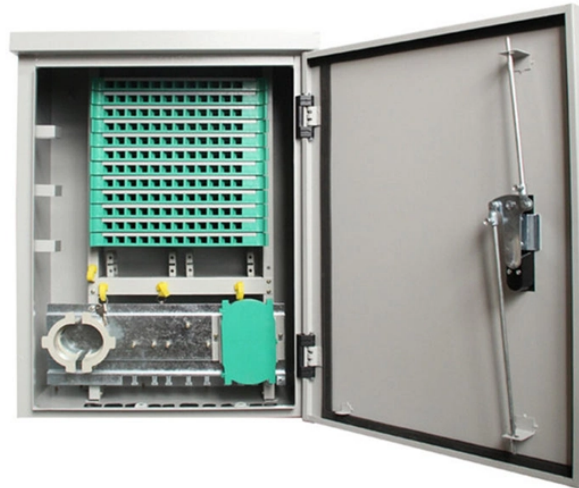

How to run the conduit to the distribution box

Overview

To get started, connect the necessary fittings to the conduit and thread the wires through. Once the wiring is complete, secure the conduit to the. Connecting electrical conduit to a breaker box forms the physical and electrical pathway for power distribution within a structure. The breaker box, or service panel, serves as the central distribution point, housing the circuit breakers that protect individual circuits from overcurrent conditions. Start by measuring the length of PVC conduit you will need to connect to the electrical box.

How to run the conduit to the distribution box

Connecting PVC conduit to an electrical box typically involves the use of a PVC conduit connector or a PVC conduit hub.

A step-by-step guide to pulling electrical wire through conduit: methods, tools, wire lubricants, wire types, and what to do when the conduit already has wire in it.

Connecting PVC conduit to an electrical box is a critical skill for any DIYer or electrician ensuring safe and code-compliant electrical installations; this article provides a step-by-step guide on ...

Learn the essential procedures for safely and reliably joining electrical protective tubing to the breaker box for system compliance.

Connecting made easy: How to effortlessly connect PVC conduit to electrical boxes! Installing electrical systems just got simpler with Ledes'' seamless condui...