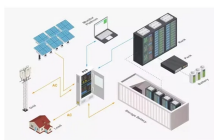

Understanding the key components of a distribution box helps you make informed decisions about installation and maintenance. Each element plays a specific role in ensuring safe ...