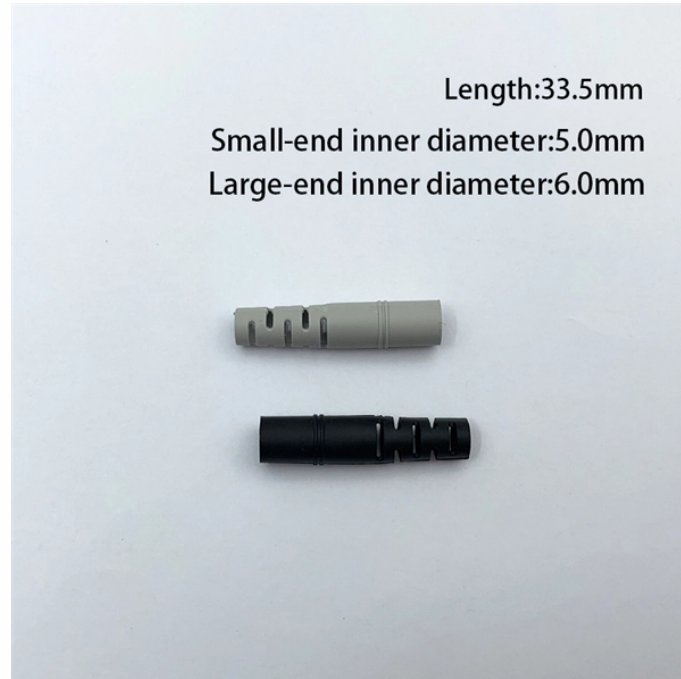

How to use the family smart distribution box

Overview

Open the Verizon Smart Family app on your Android™ smartphone or iPhone®. Enter your mobile number and My Verizon password, and tap Sign in. Note: Verizon Smart Family Premium™. The distribution box provides 12 circuit channels for load control as well as voltage and current detection, four water level detection circuit channels, two temperature detection ports, and multiple digital input/output signal ports. Get to Know Renogy PMS1280 Distribution Box 2. If you need installation please contact us. In this video, you'll learn how to safely wire the Smart Distribution Panel. more Audio tracks for some languages were automatically generated. Smart electrical panels use AI and IoT to watch electrical power.