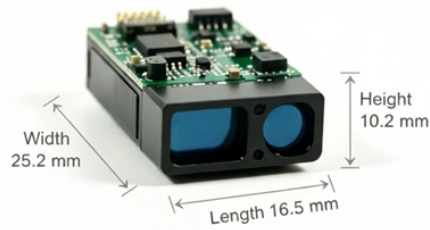

How to wire a power distribution box to a light box

How to wire a power distribution box to a light box

Learn how to wire a distribution box step by step! This video shows real on-site footage of electrical installation, demonstrating safe and standardized wiring methods used by...

Learn about the wiring diagram for a junction box lighting circuit. Understand how junction boxes are used to connect and distribute electricity for lighting fixtures in your home or building.

Learn how to wire a junction box to provide power to additional sockets, lights and switches easily and safely