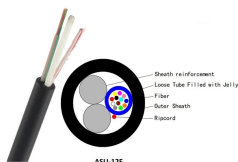

Install your UPS correctly with our step-by-step guide. From unboxing to testing, learn how to set up your backup power system safely and efficiently.