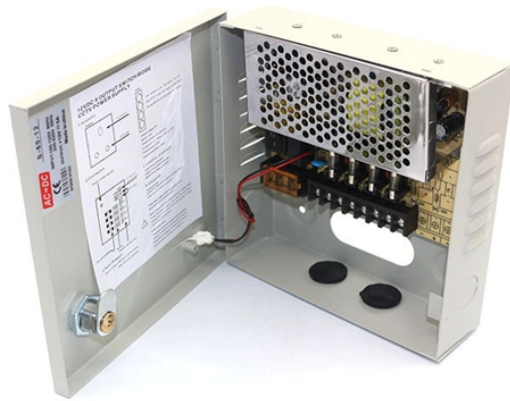

Huawei 4-Optical-4-Electrical Industrial Switch

Huawei 4-Optical-4-Electrical Industrial Switch

Feature-rich with software-defined port speeds. CloudEngine S5736-S Series Switches are next generation standard all-optical GE switches, with 48 downlink optical ports and four 10 GE uplink ports.

Huawei CloudEngine S5735I-S-V2 series industrial switches (rack-mounted) are next-generation industrial switches that provide flexible all-gigabit access and GE/10GE uplinks. They stand out with ...

Huawei campus switches are ideal for building future-proof campus networks with simplified management, high reliability, and service intelligence, across industries such as enterprises, ...

The CloudEngine S5331-S series switches are based on next-generation high-performing hardware and the Huawei Versatile Routing Platform (VRP). The CloudEngine S5331-S supports simplified ...

Huawei campus switches are ideal for building future-proof campus networks with simplified management, high reliability, and service intelligence, across industries such as enterprises, ...