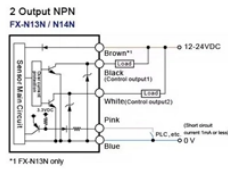

## Huawei Fiber Optic Terminal Box for China Unicom

Telhua's HUAWEI FTTH 8-core fiber optic terminal box delivers high-density, reliable termination with IP65 protection. Features tool-less installation and meets IEC/TIA/EIA/RoHS standards for B2B ...

This terminal box is used as a termination point for the feeder cable to connect with drop cable in FTTH communication network system.both fiber splicing,splitting,distribution can be done in this box,and ...