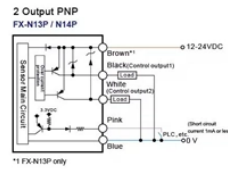

## Huawei Fiber Optic Terminal Box for China Unicom

Telhua's HUAWEI FTTH 8-core fiber optic terminal box delivers high-density, reliable termination with IP65 protection. Features tool-less installation and meets IEC/TIA/EIA/RoHS standards for B2B ...

This terminal box is used as a termination point for the feeder cable to connect with drop cable in FTTH communication network system.both fiber splicing,splitting,distribution can be done in this box,and ...