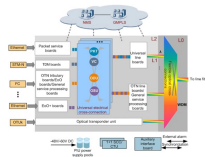

Huawei Tier 3 Core Switch

Huawei Tier 3 Core Switch

Positioned perfectly as an Aggregation Switch or Core Switch, the S6730-H delivers scalability, security, and cost-effectiveness for modern digital infrastructures. These models deliver a ...

Huawei campus switches are ideal for building future-proof campus networks with simplified management, high reliability, and service intelligence, across industries such as enterprises, ...

Compare Traditional 3-Tier vs Leaf-Spine architectures. Learn how to eliminate latency and scale your data center using ECMP, VXLAN, and 800G AI switches.

Every enterprise network has a silent dictator—the Huawei core switch. Buried in server rooms or data centers, this unassuming device governs traffic flow between departments, cloud ...

With multiple industry-leading intellectual properties and patents, Huawei provides more than a hundred switch models in more than 10 series, including access, aggregation, and core switching.

Next generation of high-performance, high-density Ethernet switches, offering flexible port combinations and expansion capabilities from GE to 400GE, enabling rapid service evolution for enterprises.

Realize wired and wireless convergence from access to core, manage up to 10,240 APs with a single switch, and achieve simplified O& M with unified user authentication.