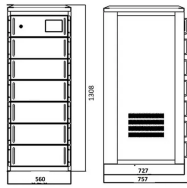

The 144 Cores Fibre optic distribution frame (ODF) is a critical component in telecommunications infrastructure, designed to manage high-density fiber optic connections efficiently. Here's a structured ...