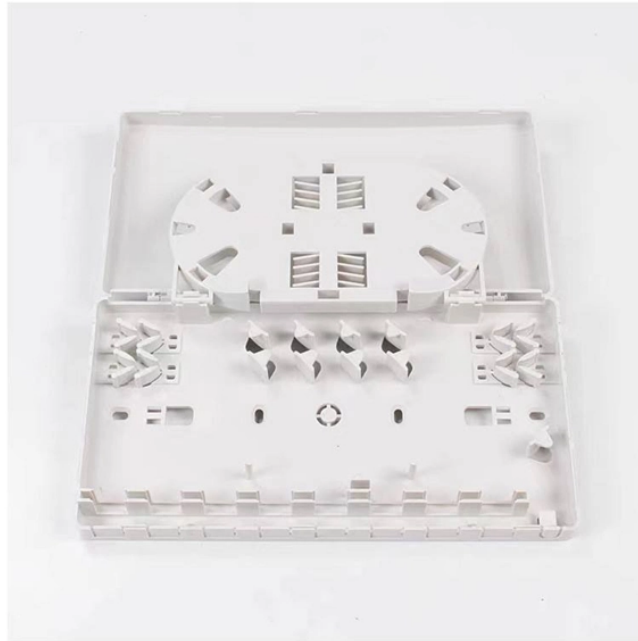

Huijue Cable Tray Specification Table

Huijue Cable Tray Specification Table

As IoT devices multiply, the humble cable tray evolves from passive hardware to intelligent infrastructure backbone. What operational transformations might next-gen cable management enable in your facility?

Cable tray length is selected based on the load to be supported, the distance between the supports (also referred to as the span), and handling and installation constraints.

Cable Tray Catalogue - Free download as Excel Spreadsheet (.xls / .xlsx), PDF File (.pdf), Text File (.txt) or read online for free.

Discover the perfect huijue electric cable tray prices for your needs from our diverse range of products.

If it has excellent electrical continuity and is integrated in the installation's equipotential bonding system, a metal cable tray reduces the coupling's impact and thus contributes to good EMC of the electrical ...

This document provides specifications for perforated and solid cable tray systems including:
 - Straight sections that come in various heights, bottom types, return flange types, materials, thicknesses, and ...