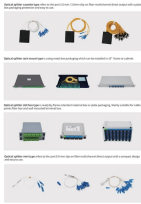

Wire mesh cable tray, cable bridge, cable trunking, cable ladder, wire channel, strut channel and accessories. Our products can be widely used in ...

Cable trays are essential components in electrical infrastructure, used for supporting and routing power, control, and communication cables in commercial, industrial, and infrastructure projects.