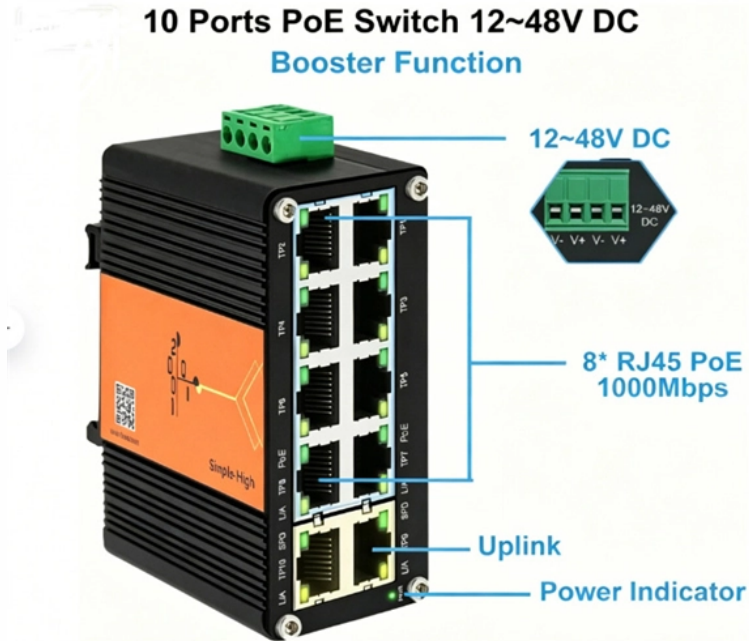

## Huijue Switch 8 Ethernet Ports

## Huijue Switch 8 Ethernet Ports

Build a smarter wired network with our 8 port switches. Explore PoE and multi-gig options across managed and unmanaged models. Find the right one for your setup now.

Search Newegg for ethernet switch 8 port. Get fast shipping and top-rated customer service.

NETGEAR 8-Port Gigabit Ethernet Unmanaged Essentials Switch (GS308) - Home Network Hub, Office Ethernet Splitter, Plug-and-Play, Silent Operation, Desktop or Wall Mount

Discover the perfect solution for expanding your network capabilities with 8 port switches, ideal for both home and office environments. These versatile devices provide a seamless way to connect multiple ...

Search Newegg for 8-port ethernet switch. Get fast shipping and top-rated customer service.

NETGEAR 8-Port Gigabit Ethernet Unmanaged Essentials Switch (GS308) - Home Network Hub, Office Ethernet Splitter, Plug-and-Play, Silent Operation, Desktop or Wall Mount