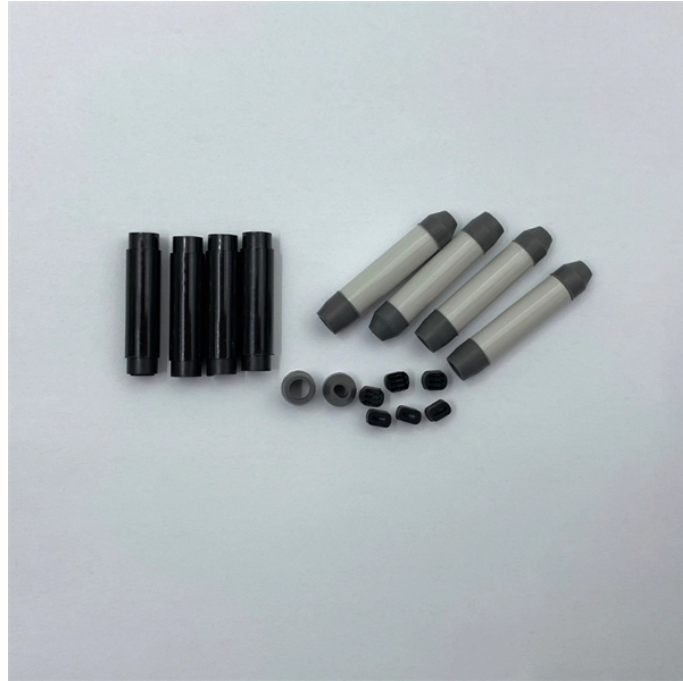

Hungarian Trough Cable Tray Special Offer

Hungarian Trough Cable Tray Special Offer

The comb cable tray 40x40 is designed for routing electrical installations in distribution and control cabinets. It consists of a body, a snap-on cover, and flexible ribs.

Need help selecting the right cable ladder or -tray for your project? We offer a wide range of cable tray systems to support tubing, electrical cables and instrumentation.

There are a few types of cable trays including: solid-bottom trays, cable channel or trough trays, ventilated trays and ladder trays. There are a large number of cable tray fittings that are made ...

Buy low-price vertical cable tray with customizable options starting at \$0.95 per unit. Available in various materials, ideal for solar cable management and industrial use.

Cable trays and trunking systems are essential components used in electrical and communication infrastructure to support, organize, and protect cables in commercial, industrial, and residential ...

BAKS Distributor in Hungary, Sales and Technical Support by Korean, Hungarian, English.

GRP Cable Trays are used in highly corrosive environments. Completely metal free solutions can also be offered on request. GRP is transparent to electromagnetic waves and does not need to be grounded. ...