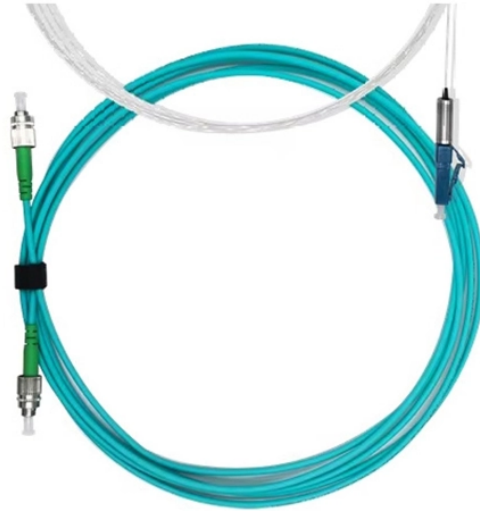

Iceland Franchise Fiber Distribution Box 4 Cores

Iceland Franchise Fiber Distribution Box 4 Cores

The JUNPU 4 fiber drop box is a light and compact wall-mountable enclosure for the termination of up to four fibers. It has been designed to serve as a building entry point for FTTH applications but is also a ...

Premium-Line FTTH distribution box is aim designed for multi-purpose applications in FTTH projects, the dual layer design supports direct termination, and also FTTH distributions via mini splitter built in, ...

It describes the components and features of FDBs, including their waterproof design, fiber management capabilities, splitter installation options, and environmental specifications.

This fiber wall outlet features 4 adapter ports compatible with SC or LC connectors, supporting up to 4-core or 8-core fiber splicing and termination.

The 4-core fiber termination box provides a stable, protective joint between optical cable and distribution pigtails at the end of fiber cables. It is typically used in cabling work area subsystems. The cable ...