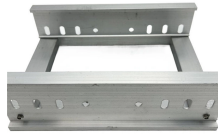

This box integrates fiber splicing, splitting, distribution, storage, and cable connection into a single unit. With its total enclosed structure and strengthened ABS material, this distribution box offers ...

Contact Us

For more information, pricing, or custom data center solutions, please contact us:

Website: <https://yoahorroenergia.es>

Email: hello@yoahorroenergia.es

Phone: +233 54 318 7269

Address: Plot 28, Spintex Road, Accra, Greater Accra, Ghana

This document is for informational purposes only. Specifications subject to change without notice.