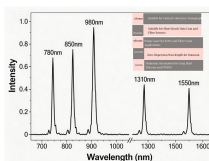

FDB-04 Series 4 ports Fiber Distribution Box, also called Splitter Distribution Box or Fiber Terminal Box, can be used in FTTH projects and is suitable for corridor, basement, room, and building's outer walls ...