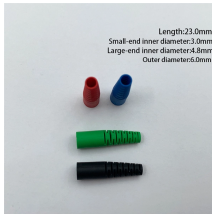

The Ichimoku Cloud, or Ichimoku Kinko Hyo, is a comprehensive technical analysis tool that depicts support and resistance levels, trend direction, and price momentum in a single view, ...

A practical guide to the Ichimoku Cloud indicator. Covers all five components, how to read the cloud for trend direction, specific entry signals, and the settings debate. Written for traders who ...