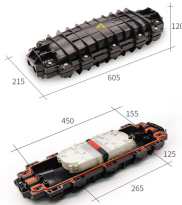

Splice boxes ensure continuously reliable real-time data transmission. With their compact and uniform design, the splice boxes for both the DIN rail and 19" mounting provide ample interior space for the ...