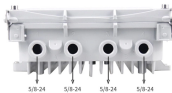

See what others said about this video while it was live. Before Love Came To Kill Us - Out Now: <https://jessiereyez.lnk.to/BeforeLove...>