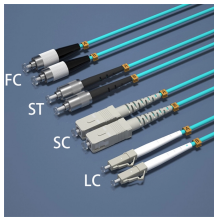

Including power supply composite optical cable

I just acquired another MEYLAN stopwatch at a small antique mall in Ferdinand, IN for five bucks, just seemed like to good of a deal to pass up. It was wound "tight" and did not want to ...

The hybrid ActiFi composite cable eliminates the need to pull separate cables for data and power, saving you valuable time. Watch how this installer deployed 11 ActiFi cables at once using ...