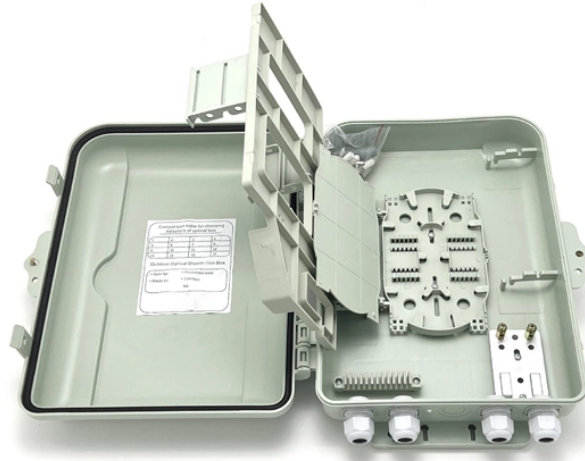

Including power supply composite optical cable