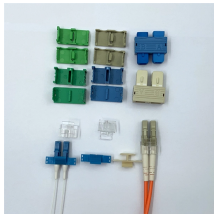

Analyze the incoming line part: Determine the incoming line source of the distribution box and the configuration of the incoming line circuit breaker, and understand the power supply method ...