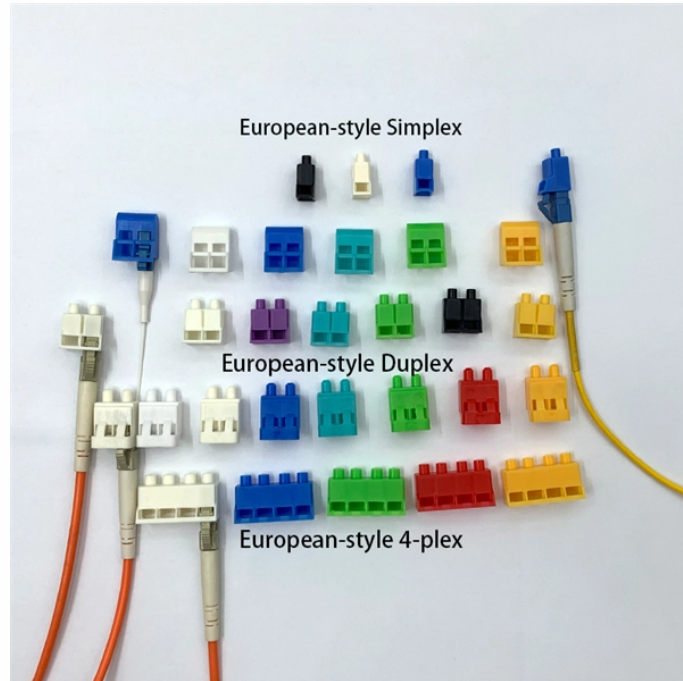

Indicator lights on the home s circuit breaker distribution box

Indicator lights on the home s circuit breaker distribution box

Electrical panel labeling refers to the systematic identification of each circuit breaker or fuse in your electrical distribution panel with clear, descriptive ...

A circuit breaker indicator light shows if the breaker is on, off, or tripped, helping you quickly identify electrical issues and ensure system safety.

The color indicator in the handle indicates whether power on that circuit is ON or OFF; if the status is green, power is ON, if it is white, power is OFF, and if it is red, the breaker tripped.

TZUFA LED Rail Signal Light Distribution Box
Circuit Breaker Cabinet Power Indicator Light 240V
Green

For example, a breaker marked “kitchen” might control multiple outlets, or a “bedroom” circuit might also power hallway lights. That's why a thorough, room-by-room identification process is ...