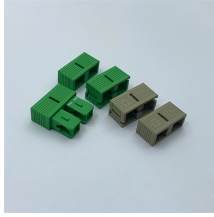

Indoor distribution box waterproof grounding

Explore enclosure grounding kits, grounding devices, and grounding straps to support electrical safety and code-compliant enclosure installations.