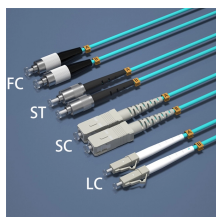

Discover our selection of Switches Brackets. Our product experts are here to assist you. Get in touch with our team now.