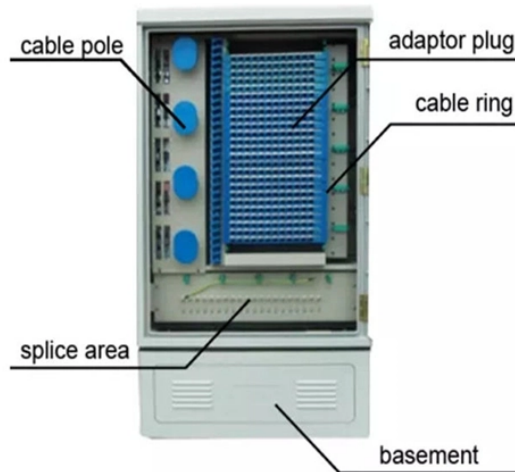

## Inexpensive core switches

The STH 10GbE Switch Buyer's Guide is the resource to see all of the cheap 10GbE switches that we have tested in one place

Explore 10 Gigabit Ethernet switches with multiple port configurations. Desktop and rackmount designs available.