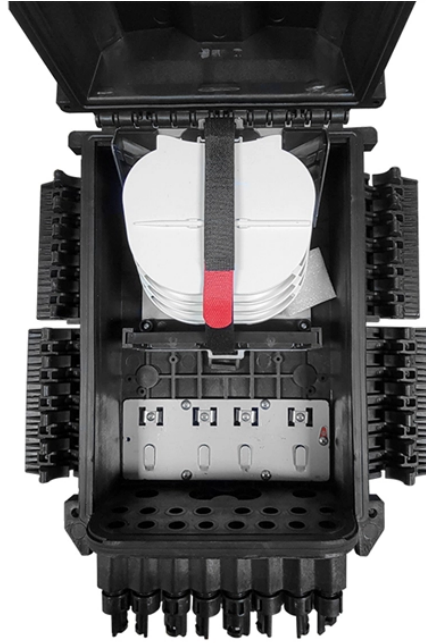

Inlet conduit for electrical distribution box

Inlet conduit for electrical distribution box

Choose from our selection of conduit and fittings, outlet boxes and covers, enclosures, and more. Same and Next Day Delivery.

The full line of CANTEX PVC conduit, fittings, accessories and switch and outlet boxes. We offer conduit PVC pipe and much more.

Connecting made easy: How to effortlessly connect PVC conduit to electrical boxes! Installing electrical systems just got simpler with Ledes'' seamless condui...

Snap fittings and threaded connectors will join conduit to electrical boxes or other metal enclosures. To help provide support for overhead electrical conduit or to attach it to framing, use metal channel ...