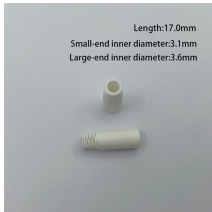

With its total enclosed structure and strengthened ABS material, this distribution box offers exceptional protection against water, dust, and aging. Its user-friendly design facilitates easy ...

Terminal box is a durable and easy-to-use low-profile connection device. It is suitable for all fiber optic and FTTx application. This box is for outdoor and indoor use. Made from rugged plastic. Termination ...