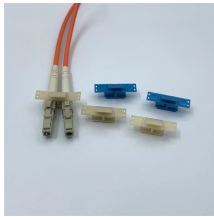

Includes physical description, inventory list, installation procedures, network configuration procedures, specifications, warranty details.

Determine the hole size needed to install the cable connector (e.g. 7/8 inch hole for a 1/2 inch cable connector). Drill a new hole or remove the corresponding panel knockout if available.

Contact Us

For more information, pricing, or custom data center solutions, please contact us:

Website: <https://yoahorroenergia.es>

Email: hello@yoahorroenergia.es

Phone: +233 54 318 7269

Address: Plot 28, Spintex Road, Accra, Greater Accra, Ghana

This document is for informational purposes only. Specifications subject to change without notice.