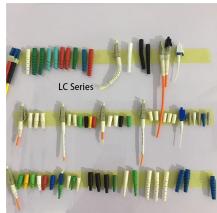

From the physical installation steps to configuring PDUs for specific needs and customizing them to meet network requirements, every aspect contributes to optimizing data center ...