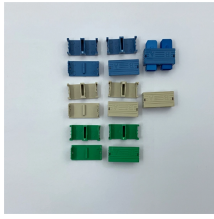

Mastering cable tray installation is crucial for creating a safe, organised, and efficient cable management system. By following this step-by-step guide, you can ensure a seamless setup that ...

When fitting cable trays and their accessories, the products are cut on site to create changes of direction, adjust sections, etc. Damage can also occur during handling; as a result, both the ...