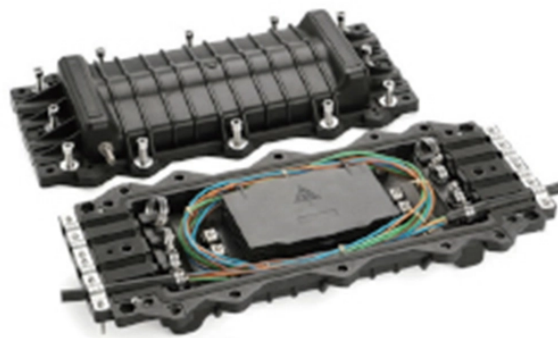

## Overview

In this video, we will show you Installation example of AC distribution box MCB type: GYM9 Relay type: GSP8-02 ATS type: G2RRCBO type: GYR9NM All products fr. "MECC" Company provide electrical cabling work, instrumentation work and installation of residential equipment/instrument for various type of projects. We also do commissioning and testing services, supply, installation, and termination of instrument local control panel, isolator, junction box. Chemical Earthing is a traditional earthing system that improves the condition of the soil and decreases soil resistivity. If you are looking for Chemical Earthing In Azerbaijan, we are here to help you by delivering the best. Our MEP solutions (mechanical, electrical and plumbing) are a comprehensive approach to the installation and management of utilities or processes (duct, piping, electrical and basic automation). 2) Mounting Plate with folded edge in 2.

## Installation of AC Distribution Box in Azerbaijan

The distribution box is the device responsible for power control, protection, conversion, and distribution at the end of the low voltage power supply system. It is mainly composed of wires, compone...