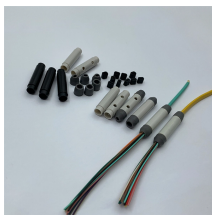

Welcome to our comprehensive guide on installing wall brackets for different types of cable trays and cable ladders! In this video, we will walk you through ...