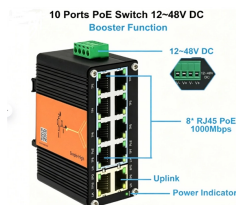

Open the door and a built-in cabin light switches on, making it easier and safer to handle the panel even in the dark. Installation too reflects precision, it's neat, ...