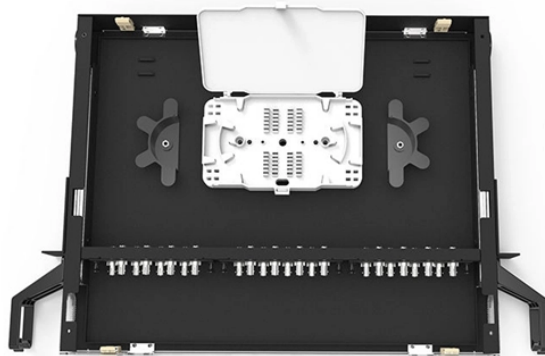

Installation of Stainless Steel Cable Management Frame in Fiji

Overview

This video explains how to install stainless steel cable mesh with frames, showing the framed mesh installation process, fixing details, and proper tensioning methods for on-site projects. Stella Construction & Engineering (SCE) is a Fiji-based engineering and construction company established in 2022, with full operations commencing in March 2023. SCE is a family-owned partnership that brings together over 30 years of technical expertise and modern management practices to deliver. Looking to buy a Stainless Steel Cable Tray in Fiji?